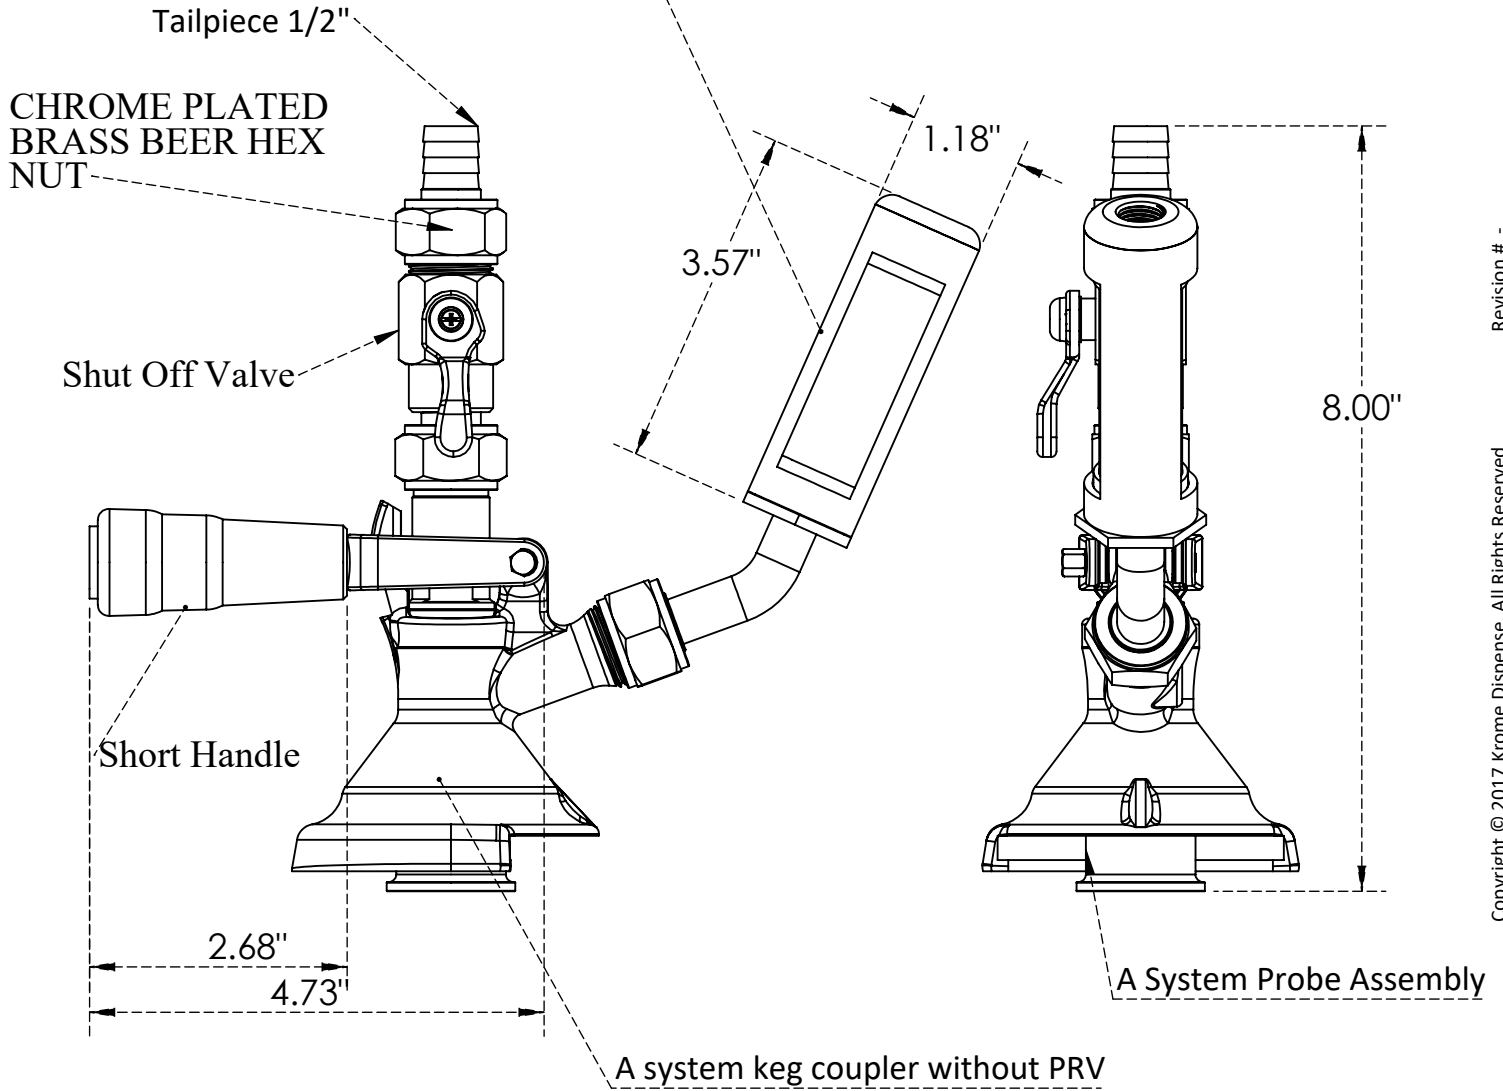

Product Dimensions:-

Automatic Keg Filling Stopper with Sight Glass

FRONT VIEW

SIDE VIEW

Revision # -
Copyright © 2017 Krome Dispense. All Rights Reserved

US & Canada :- +1-678 666 2001
Asia:- +91-9814203010

Krome Dispense reserves the right to make revisions to product specifications without any notice
For most updated specification sheet , go to www.kromedispense.com