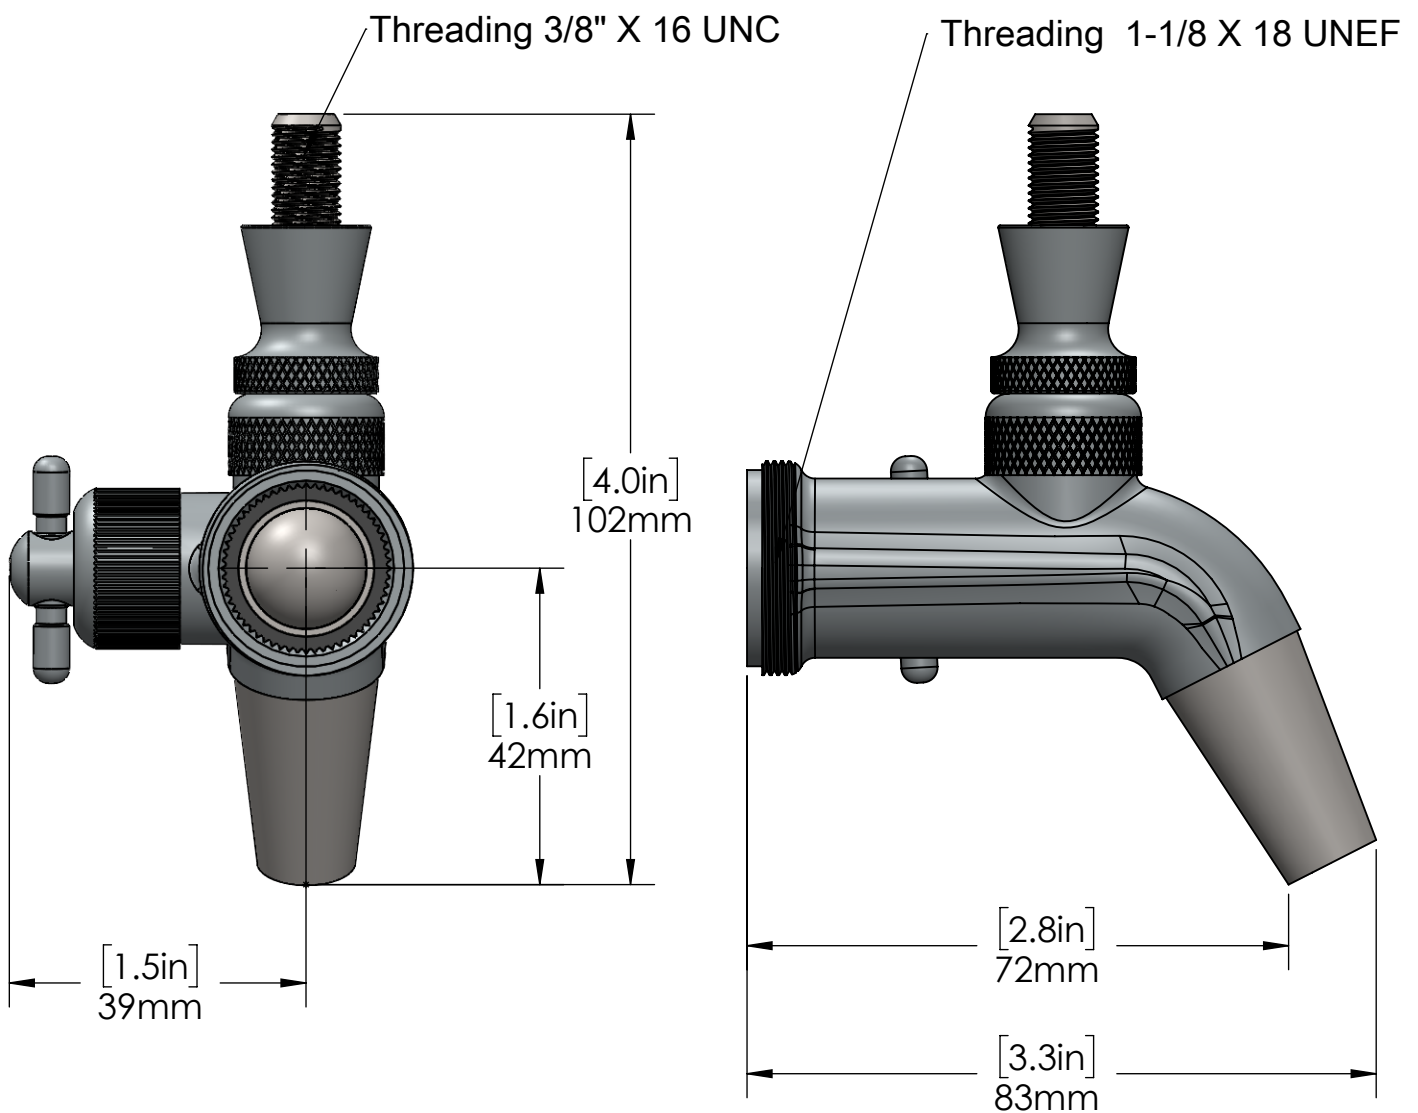

Options Available

Part No.	Part Name	Material	Finish	Lever Thread
C3024	Forward Sealing Beer Faucet – Stainless Steel	SS 304	Polished SS	3/8" X 16 UNC

Product Dimensions:-

Revision # 01 -
Copyright © 2017 Krome Dispense. All Rights Reserved

US & Canada :- +1-678 666 2001
Asia:- +91-9814203010

Krome Dispense reserves the right to make revisions to product specifications without any notice
For most updated specification sheet , go to www.kromedispense.com

Krome
dispense