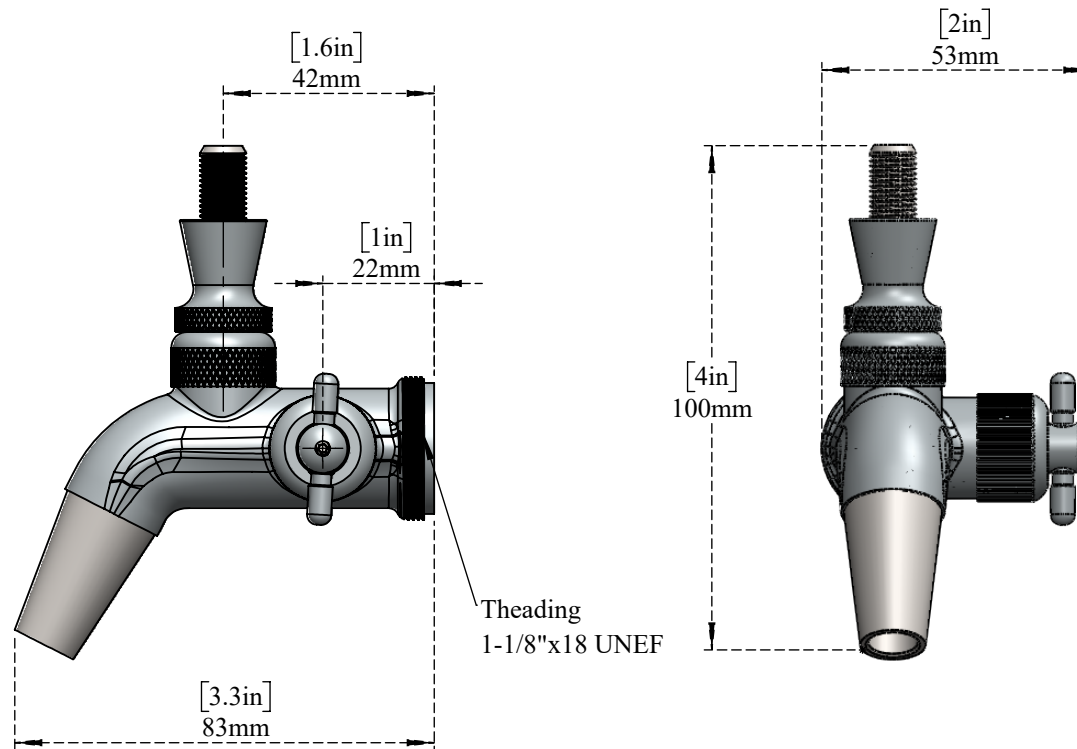

PART NO.-

C3023 Line

TITLE-

Forward Sealing Beer Faucet with Flow Control

All dimensions are in mm, inches (in bracket)

Krome
dispense

Note:- Information provided for reference only.

* This document and the information thereon is the property of Krome Dispense Pvt Ltd. & its subsidiaries. Any reproduction in part or as a whole without the written permission of Krome Dispense Pvt Ltd. is prohibited.