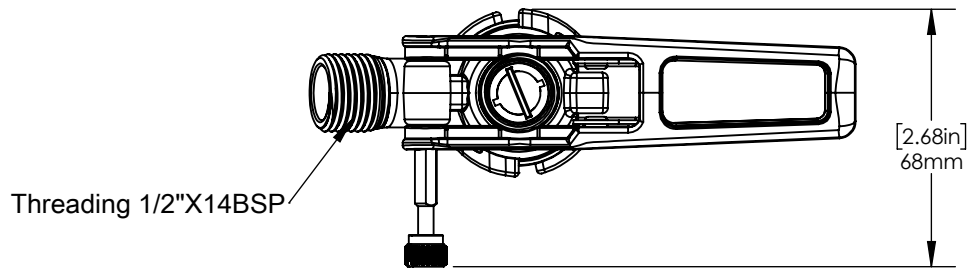

Features & Benefits:

- The handle is designed for easy and safe operation
- Coupler Body Made of 304 Stainless Steel
- Probe Made of 316 Stainless Steel
- Gas Port : 1/2" BSP
- Beer Port: 1/2"BSP

C747

Electro Polish

Product Dimensions:

Options Available

Part No.	Body Material	Probe Material	PRV	Handle	Thread Size	Gas Inlet
C704	SS 304	SS 304	Yes	Pull	5/8" BSP	3/8" Barb
C705	SS 304	Brass	Yes	Pull	5/8" BSP	3/8" Barb
C744	Brass	SS 304	No	Pull	5/8" BSP	3/4" BSP
C745	SS 304	SS 304	Yes	Pull	5/8" BSP	3/8" Barb
C804	Brass	SS 304	Yes	Pull	5/8" BSP	3/8" Barb
C805	Brass	Brass	Yes	Pull	5/8" BSP	3/8" Barb
C010	Brass	Brass	No	Pull	5/8" BSP	3/8" Barb
C746	Brass	SS 316	Yes	Pull	5/8" BSP	3/8" Barb
C714	Brass	SS 304	No	Pull	1/2" BSP	1/2" BSP