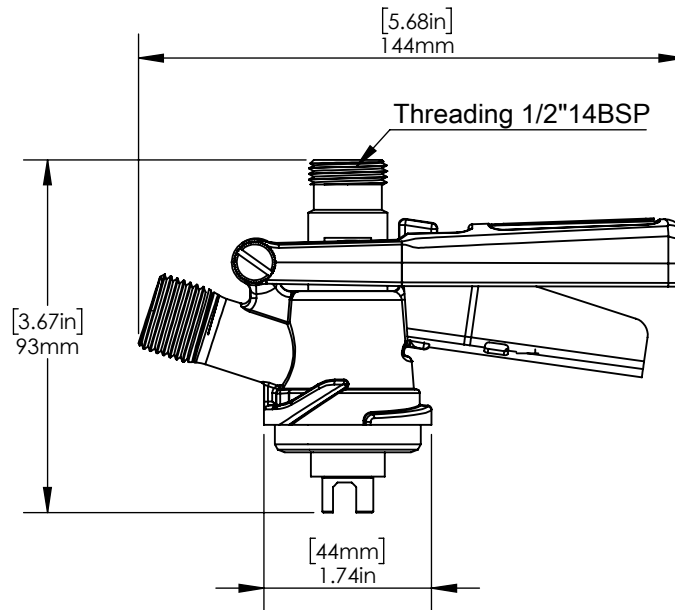

Features & Benefits:

- The handle is designed for easy and safe operation
- Coupler Body Made of 304 Stainless Steel
- Probe Made of 316 Stainless Steel
- Gas Port : 1/2" BSP
- Beer Port: 1/2"BSP

C747

Electro Polish

Product Dimensions:

Options Available

Part No.	Body Material	Probe Material	PRV	Handle	Thread Size	Gas Inlet
C704	SS 304	SS 304	Yes	Pull	5/8" BSP	3/8" Barb
C705	SS 304	Brass	Yes	Pull	5/8" BSP	3/8" Barb
C744	Brass	SS 304	No	Pull	5/8" BSP	3/4" BSP
C745	SS 304	SS 304	Yes	Pull	5/8" BSP	3/8" Barb
C804	Brass	SS 304	Yes	Pull	5/8" BSP	3/8" Barb
C805	Brass	Brass	Yes	Pull	5/8" BSP	3/8" Barb
C010	Brass	Brass	No	Pull	5/8" BSP	3/8" Barb
C746	Brass	SS 316	Yes	Pull	5/8" BSP	3/8" Barb
C714	Brass	SS 304	No	Pull	1/2" BSP	1/2" BSP