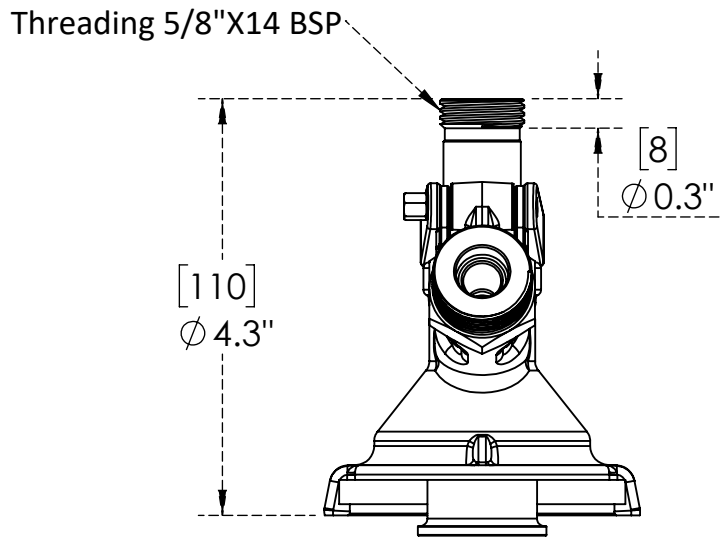

Features & Benefits:

- With sight glass.
- Used for most German beers.
- Slide on keg connection.
- With ergo (sleek) handle.
- Suitable for Microbrewery

C716

Chrome Plated

Warranty: Two Years (Limited)

Product Dimensions:-

Options Available

Part Number	Coupler Body	Probe	Probe Thread	Gas Inlet	PRV
C723	Brass	SS	5/8"	5/16" Barb	Yes
C724	Brass	SS	5/8"	5/8" Threading	No
C6003	Brass	SS with 16 Holes	5/8"		Yes
C4998	SS	SS	5/8"	3/8" Push in Fitting	No
C6013	Brass	SS	5/8"	5/16" Barb	No
C5000	Brass	SS	5/8"	5/16" Barb	No