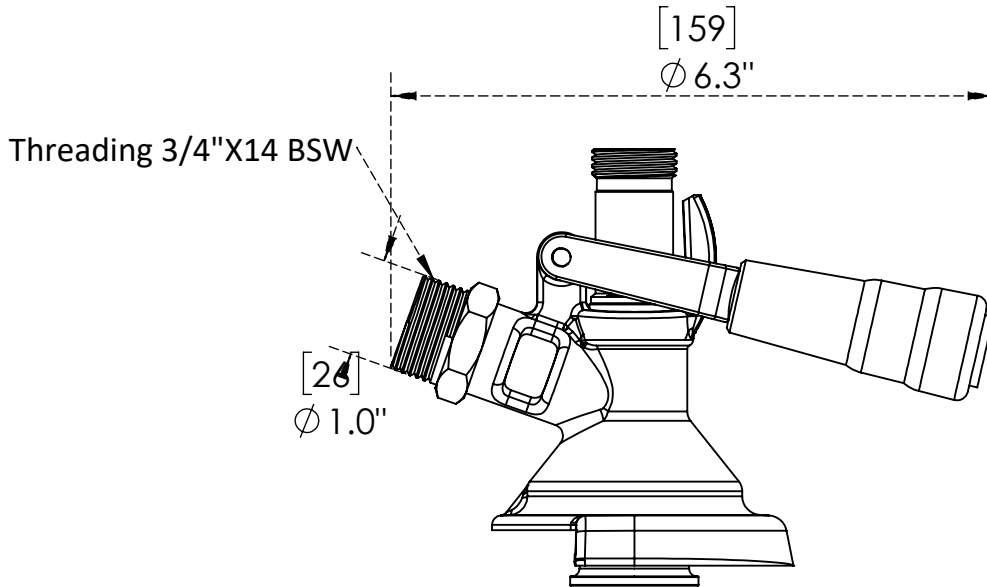

Features & Benefits:

- With sight glass.
- Used for most German beers.
- Slide on keg connection.
- With ergo (sleek) handle.
- Suitable for Microbrewery

C716

Chrome Plated

Warranty: Two Years (Limited)

Product Dimensions:-

Options Available

Part Number	Coupler Body	Probe	Probe Thread	Gas Inlet	PRV
C723	Brass	SS	5/8"	5/16" Barb	Yes
C724	Brass	SS	5/8"	5/8" Threading	No
C6003	Brass	SS with 16 Holes	5/8"		Yes
C4998	SS	SS	5/8"	3/8" Push in Fitting	No
C6013	Brass	SS	5/8"	5/16" Barb	No
C5000	Brass	SS	5/8"	5/16" Barb	No