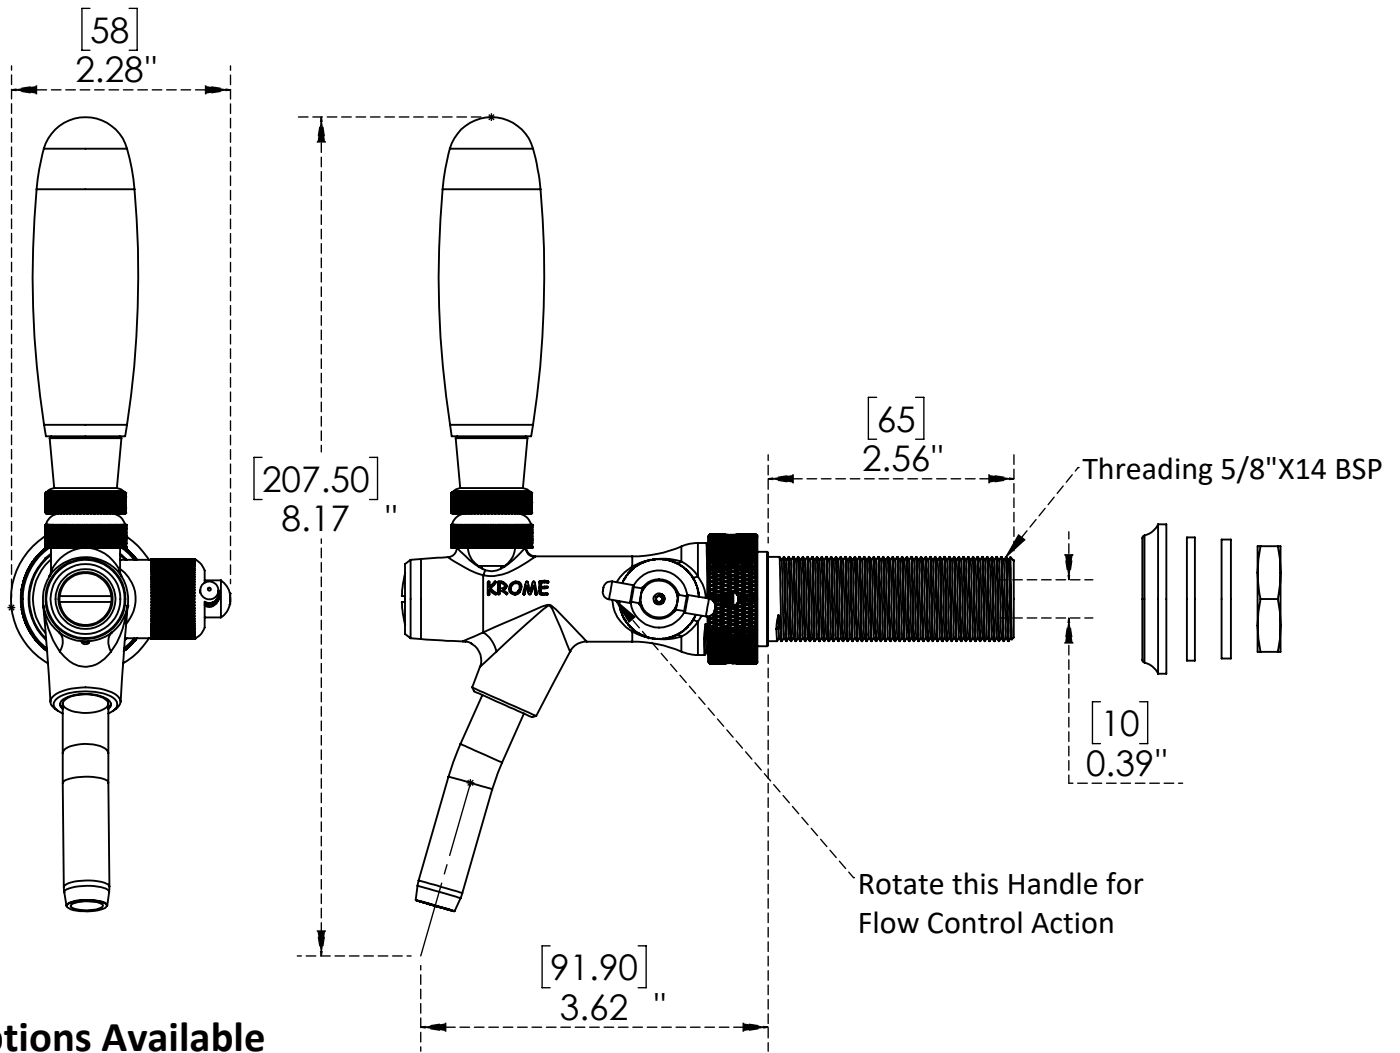

Features & Benefits:

- 100% Food Safe Contact with Beer
- Constructed with Strong & Durable Material to last a lifetime
- Adjustable flow control lever allows pouring of highly-pressurized beer with less foam.
- With Compensator, SS Spout and Handle(Black ABS)
- Shank Length 65mm & Bore ID 10mm

C3057

Vibrant Gold Color

Warranty: One Year (Limited)

Product Dimensions:-

Options Available

Part No.	Shank Length	Bore ID	Material	Finish
C3051	65mm	10mm	SS 304	SS Polished
C3039	65mm	7mm	SS 304	SS Polished
C3045	65mm	7mm	SS 304	PVD