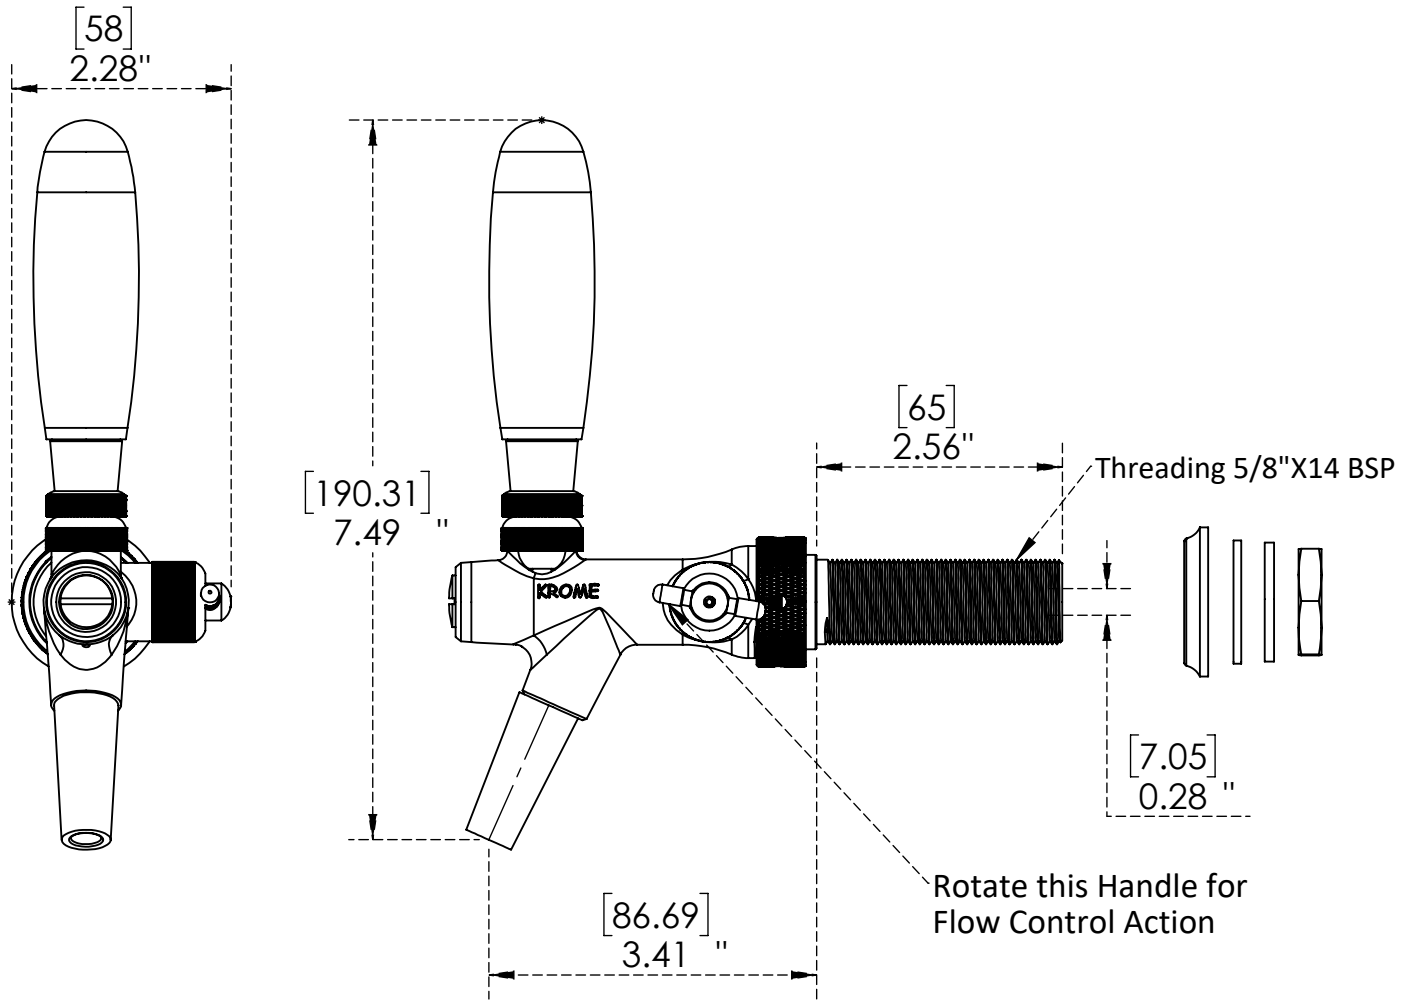

Features & Benefits:

- 100% Food Safe Contact with Beer
- Constructed with Strong & Durable Material to last a lifetime
- Adjustable flow control lever allows pouring of highly-pressurized beer with less foam.
- With Compensator, ABS Spout and Handle(Black ABS)
- Shank Length 65mm & Bore ID 7mm

C3045

Vibrant Gold Color

Warranty: One Year (Limited)

Product Dimensions:-

Options Available

Part No.	Shank Length	Bore ID	Material	Finish
C3051	65mm	10mm	SS 304	SS Polished
C3057	65mm	10mm	SS 304	PVD
C3039	65mm	7mm	SS 304	SS Polished