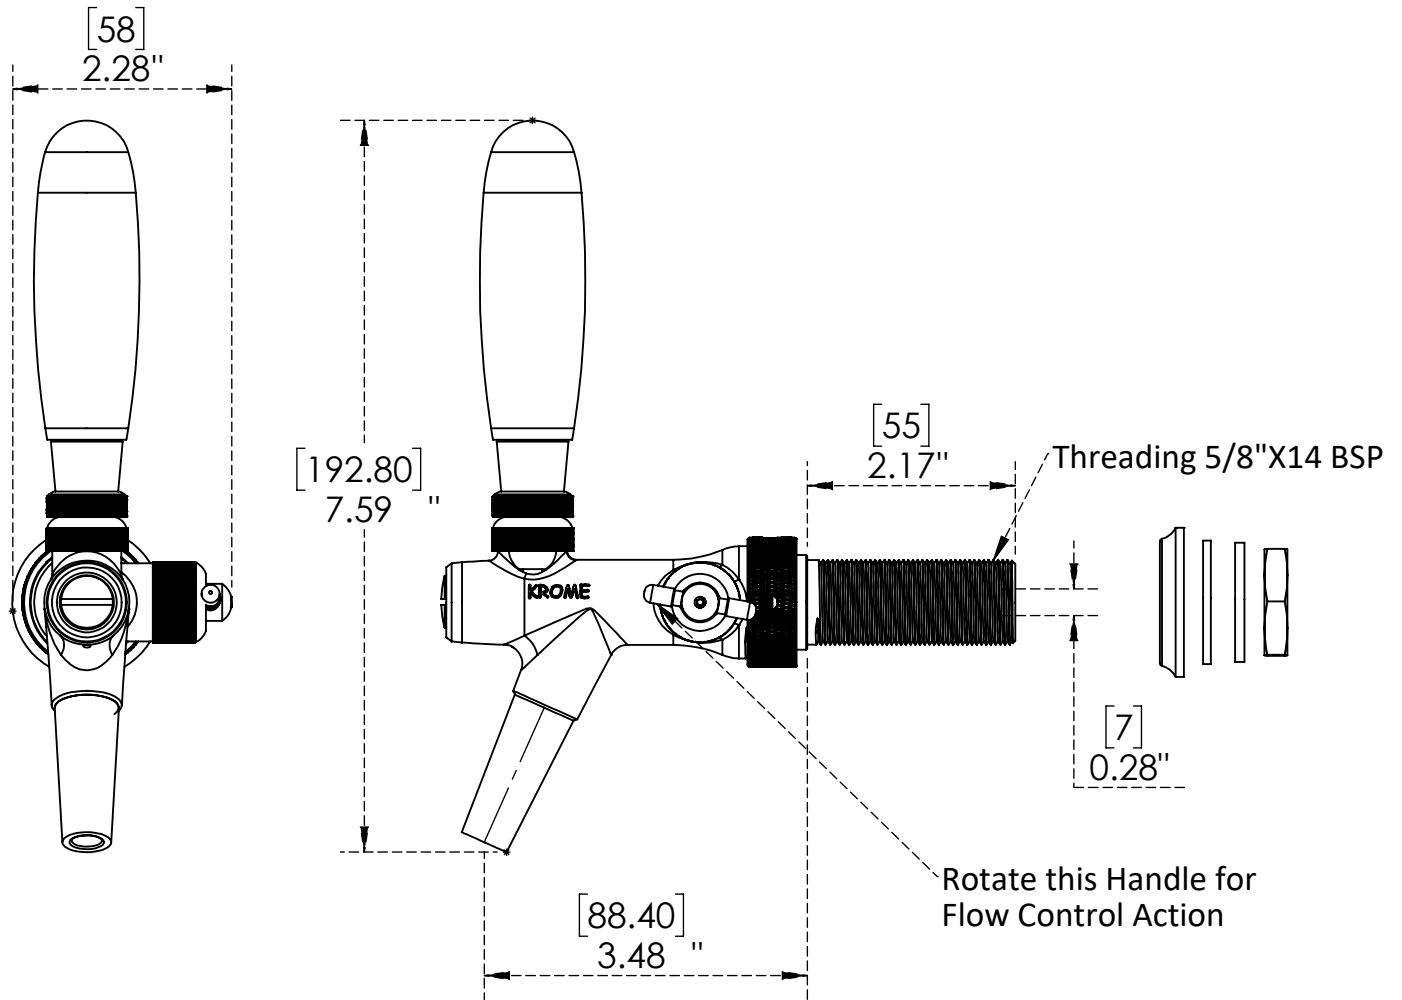

**Features & Benefits:**

- 100% Food Safe Contact with Beer
- Constructed with Strong & Durable Material to last a lifetime
- Adjustable flow control lever allows pouring of highly-pressurized beer with less foam.
- With Compensator, ABS Spout and Handle(Black ABS)
- Shank Length 55mm & Bore ID 7mm

## Product Dimensions:-

## Options Available

Part No.	Shank Length	Bore ID	Material	Finish
C3028	55mm	10mm	SS 304	SS Polished
C3033	55mm	10mm	SS 304	PVD
C3016	55mm	7mm	SS 304	SS Polished

US & Canada :- +1-678 666 2001

Asia:- +91-9814203010