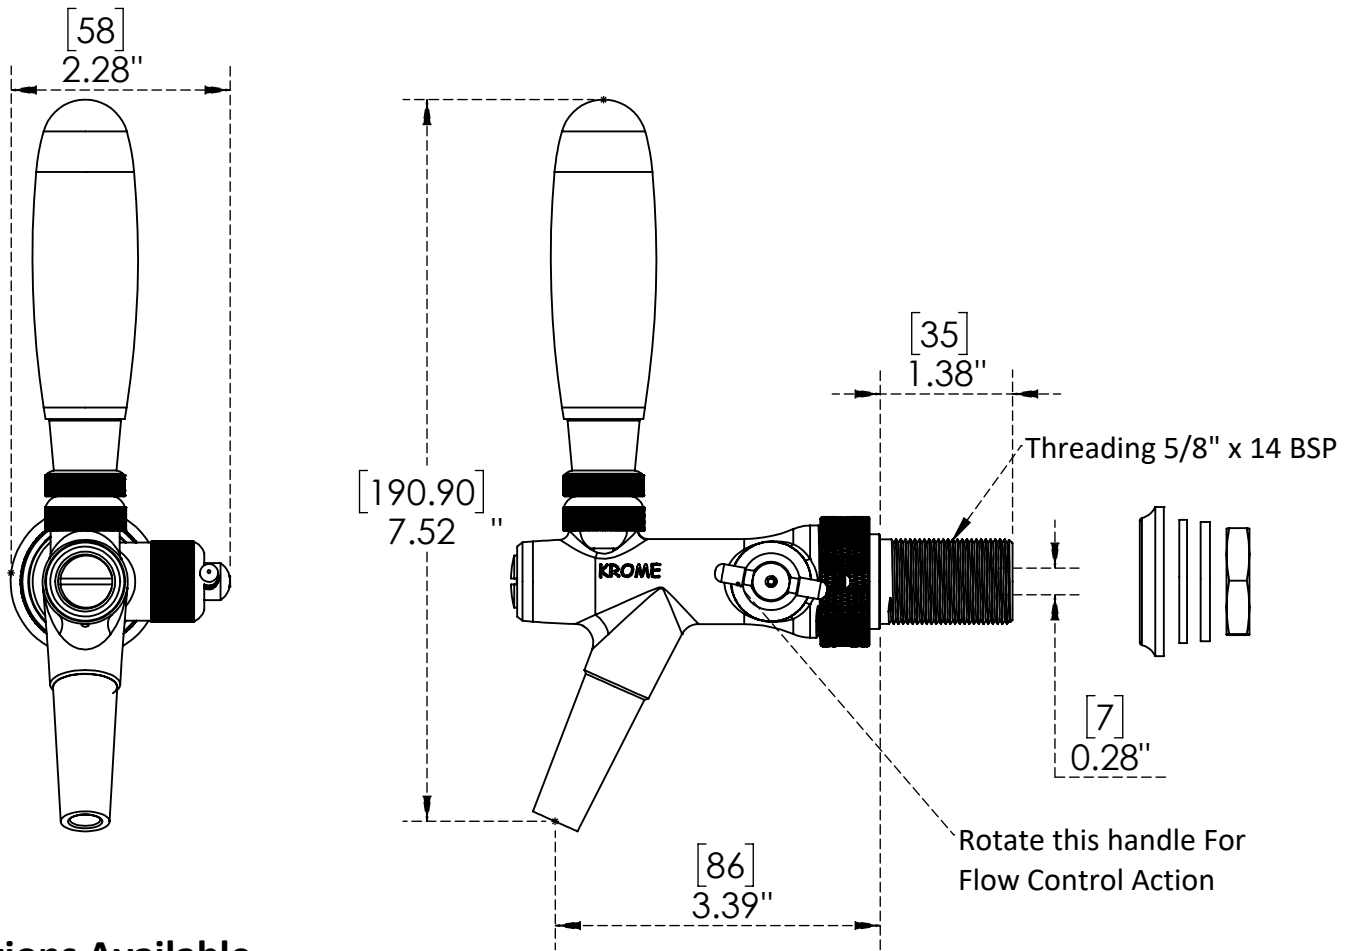

Features & Benefits:

- 100% Food Safe Contact with Beer
- Constructed with Strong & Durable Material to last a lifetime
- Adjustable flow control lever allows pouring of highly-pressurized beer with less foam.
- With Compensator, ABS Spout and Handle(Black ABS)
- Shank Length 35mm & Bore ID 7mm

C3010

Vibrant Gold

Warranty: One Year (Limited)

Product Dimensions:-

Options Available

Part No.	Shank Length	Bore ID	Shank Material	Finish
C3004	35mm	7mm	Stainless Steel	Polished Chrome

US & Canada :- +1-678 666 2001