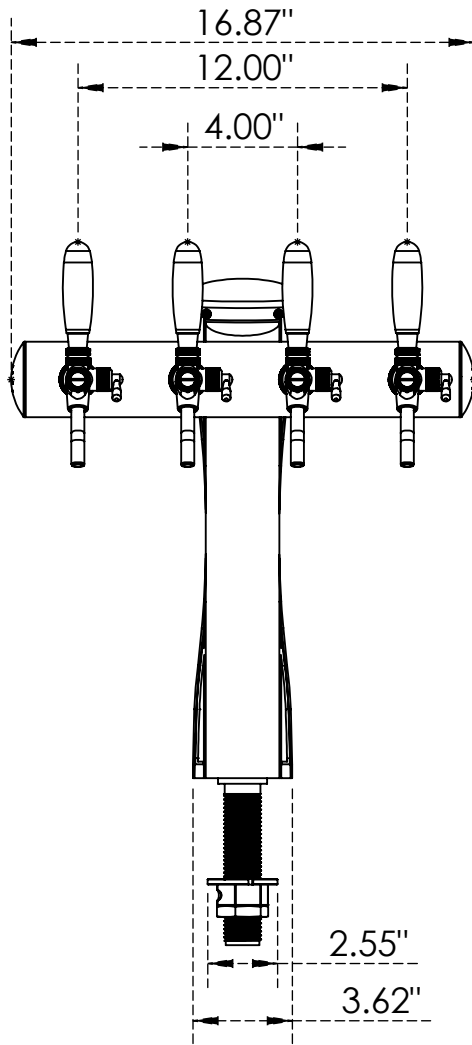

C1324

Polished Chrome

Warranty: Two Year (Limited)

Product Dimensions:-

FRONT VIEW

SIDE VIEW

Options Available

Part No.	No. of Faucets	Finish	Cooling System
C 1198	1	Polished Chrome	Glycol Recirculation Loop
C 1199	2	Polished Chrome	Glycol Recirculation Loop
C 1324	4	Polished Chrome	Glycol Recirculation Loop