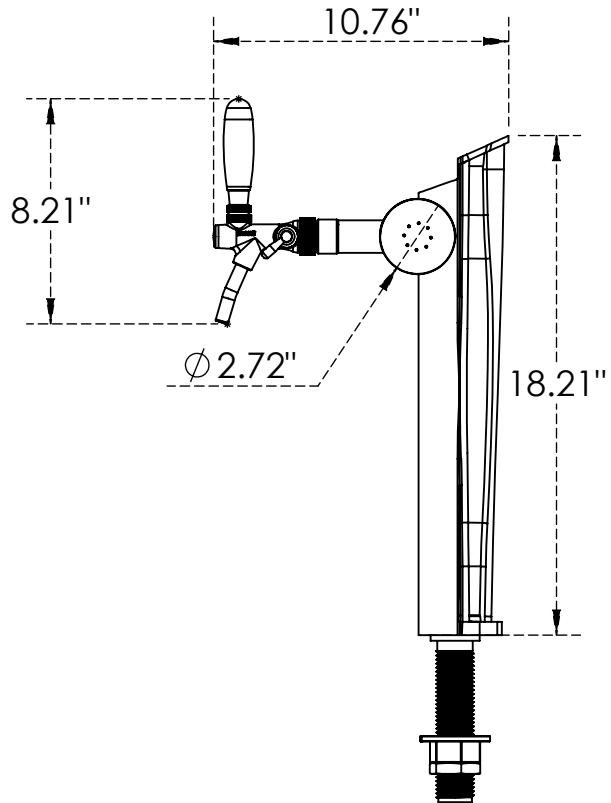

C1324

Polished Chrome

Warranty: Two Year (Limited)

Product Dimensions:-

FRONT VIEW

SIDE VIEW

Options Available

Part No.	No. of Faucets	Finish	Cooling System
C 1198	1	Polished Chrome	Glycol Recirculation Loop
C 1199	2	Polished Chrome	Glycol Recirculation Loop
C 1324	4	Polished Chrome	Glycol Recirculation Loop