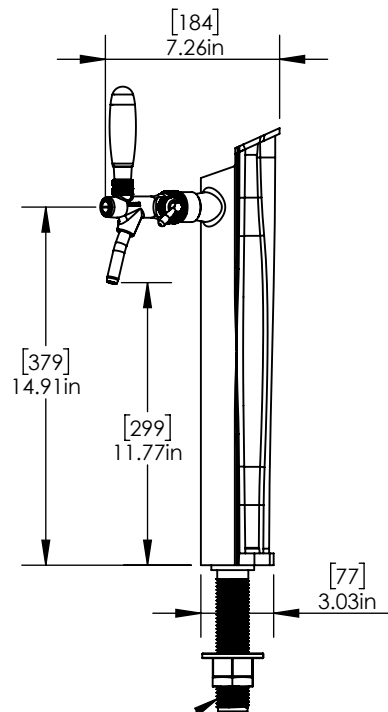

## Specifications:-

Part No	Faucets	Finish	Cooling System
C1199	2	Polished Chrome	Glycol Recirculation Loop
C1198	1	Polished Chrome	Glycol Recirculation Loop

## Product Dimensions:-

Front View

Threading M36X4

Side View

Copyright © 2017 Krome Dispense. All Rights Reserved Revision # 1 - -

US & Canada :- +1-678 666 2001

Asia:- +91-9814203010

Krome Dispense reserves the right to make revisions to product specifications without any notice