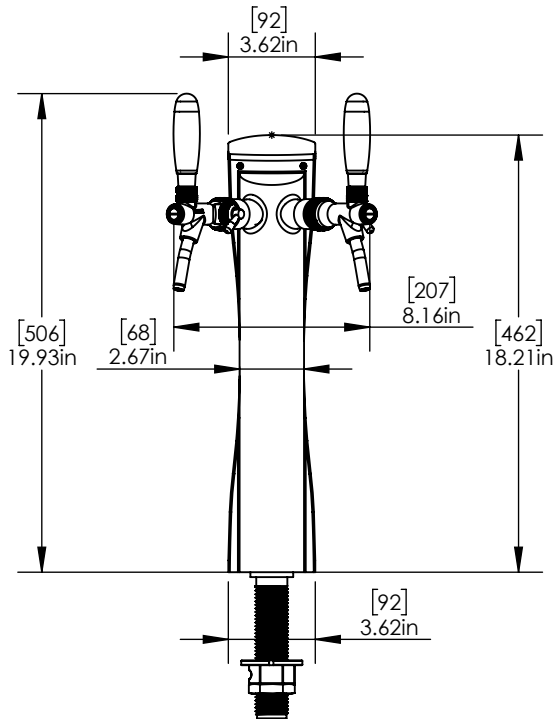

## Specifications:-

Part No	Faucets	Finish	Cooling System
C1199	2	Polished Chrome	Glycol Recirculation Loop
C1198	1	Polished Chrome	Glycol Recirculation Loop

## Product Dimensions:-

Front View

Threading M36X4

Side View

Copyright © 2017 Krome Dispense. All Rights Reserved Revision # 1 - -

US & Canada :- +1-678 666 2001

Asia:- +91-9814203010

Krome Dispense reserves the right to make revisions to product specifications without any notice