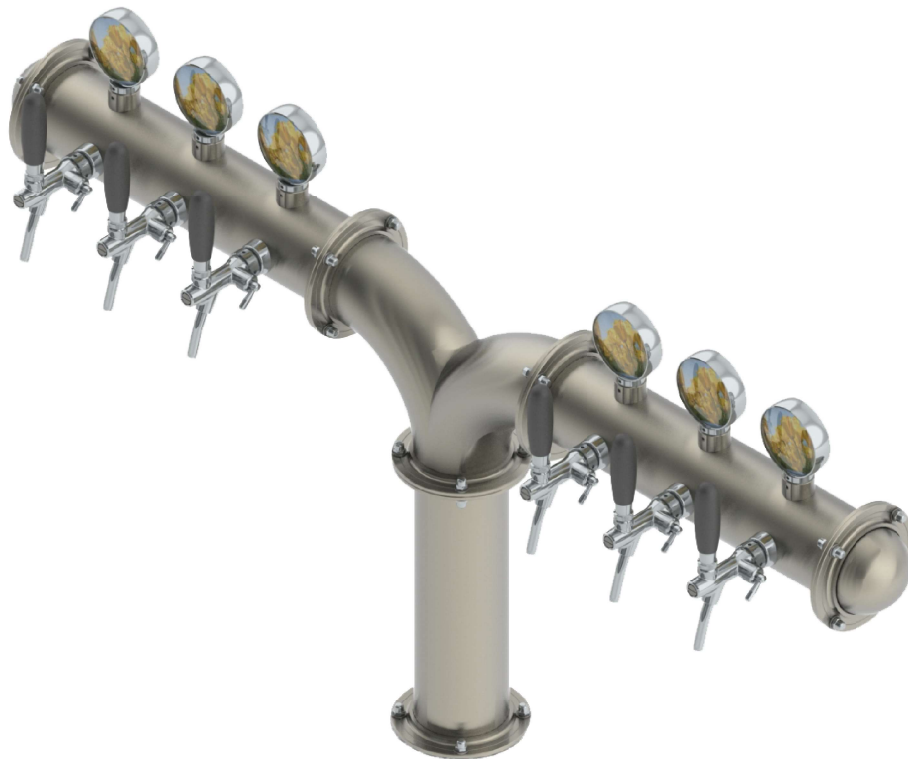

- Made of High Quality Stainless Steel for Durability & Reliability
- Color Coded Food Safe Tubings
- Modern Look with Brushed Stainless Finish
- Take your pouring to bold new heights
- Precision Flow Control Taps Included
- 220 V Transformer included

Specification

Part No	No. of Faucets	Finish	Cooling System
C1153	6	Brushed Stainless	Air Cooled
C1143	6	SS Polished	Air Cooled
C1154	6	Brushed Copper	Air Cooled

Product Dimensions:-

Revision # 1 - -

Copyright © 2017 Krome Dispense. All Rights Reserved