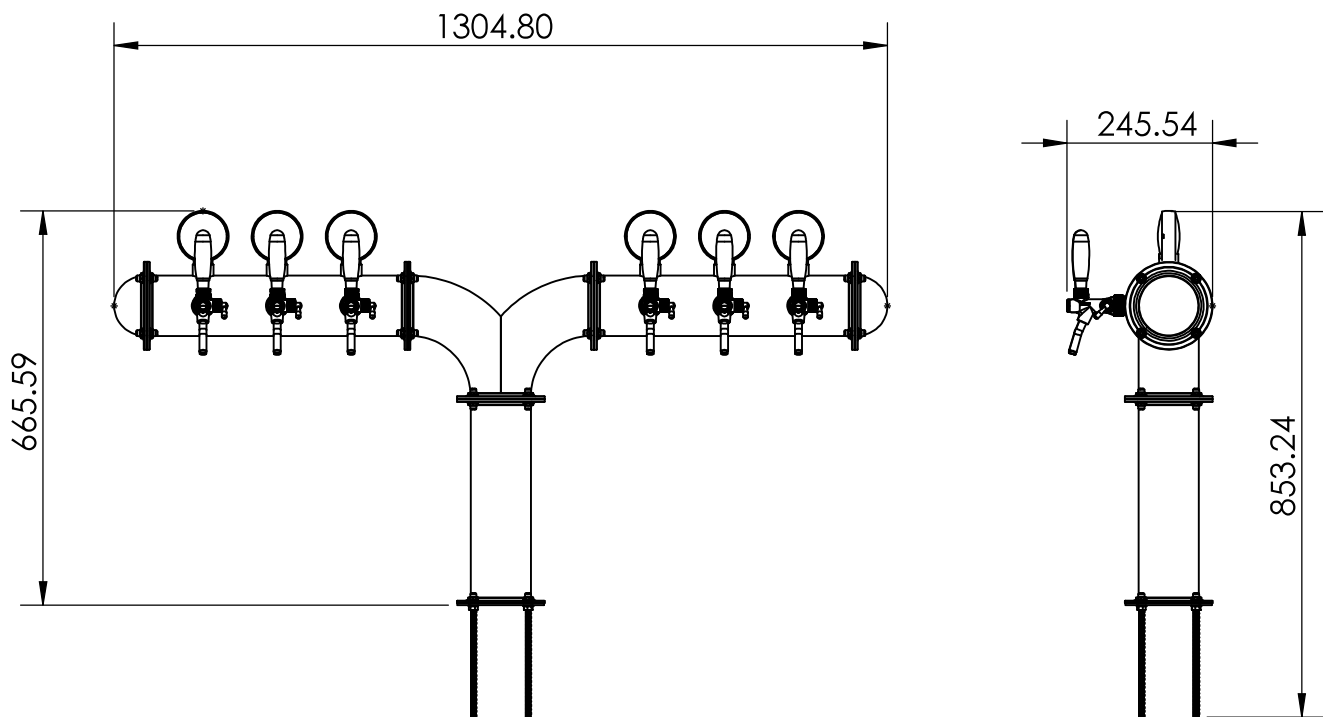

Specification

Part No	No. of Faucets	Finish	Cooling System
C1153	6	Brushed Stainless	Air Cooled
C1143	6	SS Polished	Air Cooled
C1154	6	Brushed Copper	Air Cooled

Product Dimensions:-

Revision # 1 - -

Copyright © 2017 Krome Dispense. All Rights Reserved