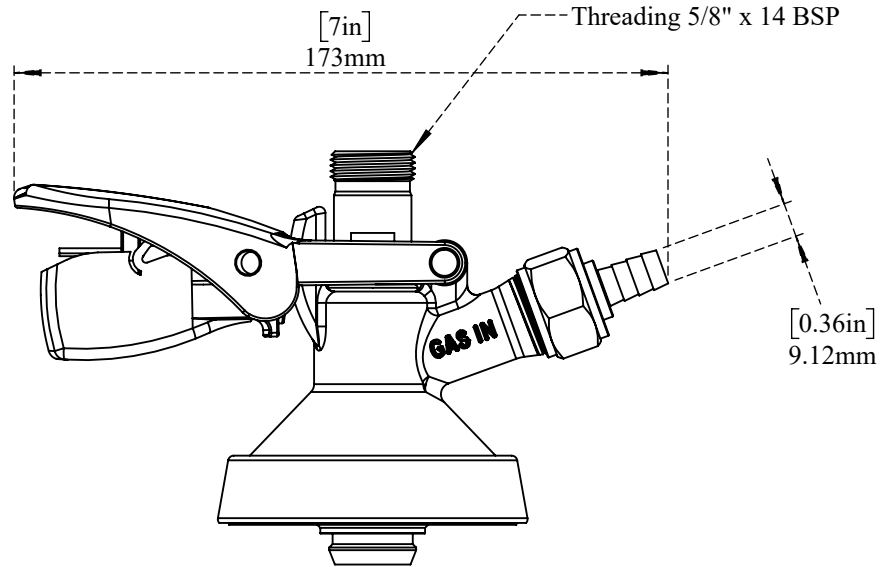

PART NO.-

C5003 Line

TITLE-

Key Keg Coupler

All dimensions are in inches, mm (in bracket)

Note:- Information provided for reference only.

* This document and the information thereon is the property of Krome Dispense Pvt Ltd. & its subsidiaries. Any reproduction in part or as a whole without the written permission of Krome Dispense Pvt Ltd. is prohibited.