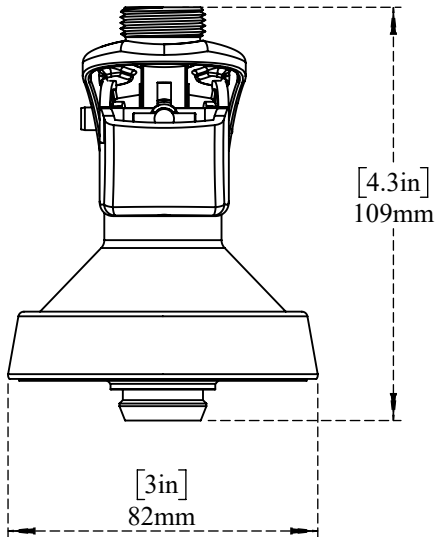

PART NO.-

C5003 Line

TITLE-

Key Keg Coupler

All dimensions are in inches, mm (in bracket)

Note:- Information provided for reference only.

* This document and the information thereon is the property of Krome Dispense Pvt Ltd. & its subsidiaries. Any reproduction in part or as a whole without the written permission of Krome Dispense Pvt Ltd. is prohibited.