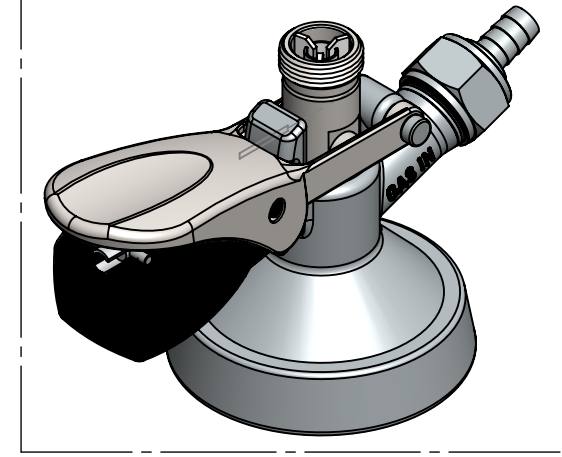

PART NO.-

C5003 Line

TITLE-

Key Keg Coupler

All dimensions are in inches, mm (in bracket)

Note:- Information provided for reference only.

* This document and the information thereon is the property of Krome Dispense Pvt Ltd. & its subsidiaries. Any reproduction in part or as a whole without the written permission of Krome Dispense Pvt Ltd. is prohibited.