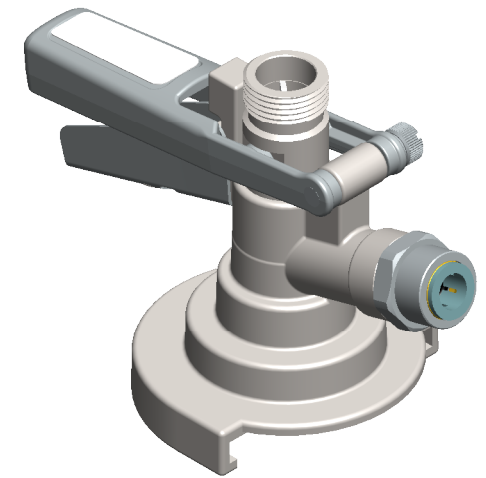

PART NO.-

C4998 Line drawing

TITLE- A System Keg Coupler With Flat Handle & JG Fitting - Without PRV

Note:- Information provided for reference only.

* This document and the information thereon is the property of Krome Dispense Pvt Ltd. & its subsidiaries. Any reproduction in part or as a whole without the written permission of Krome Dispense Pvt Ltd. is prohibited.