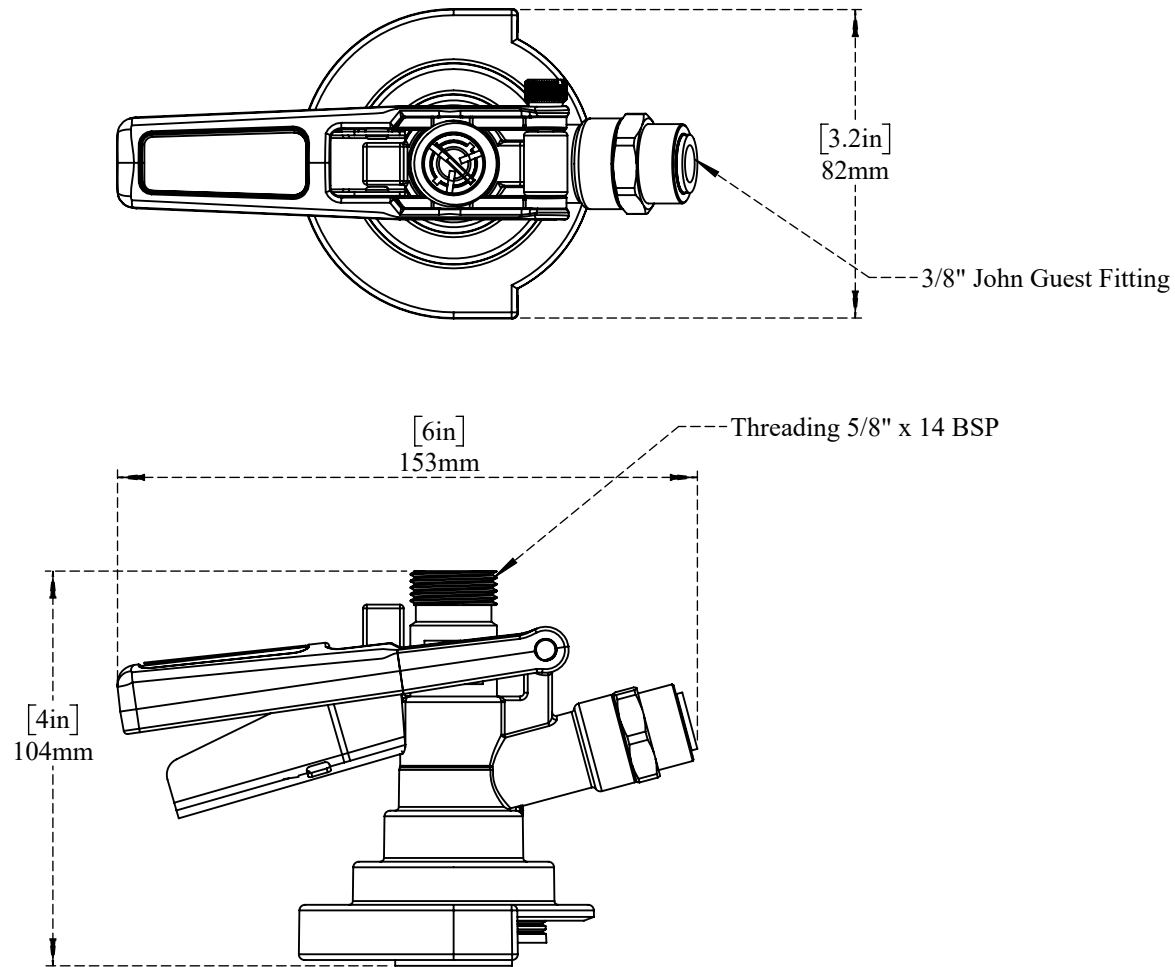

PART NO.-

C4998 Line drawing

TITLE- A System Keg Coupler With Flat Handle & JG Fitting - Without PRV

Note:- Information provided for reference only.

* This document and the information thereon is the property of Krome Dispense Pvt Ltd. & its subsidiaries. Any reproduction in part or as a whole without the written permission of Krome Dispense Pvt Ltd. is prohibited.