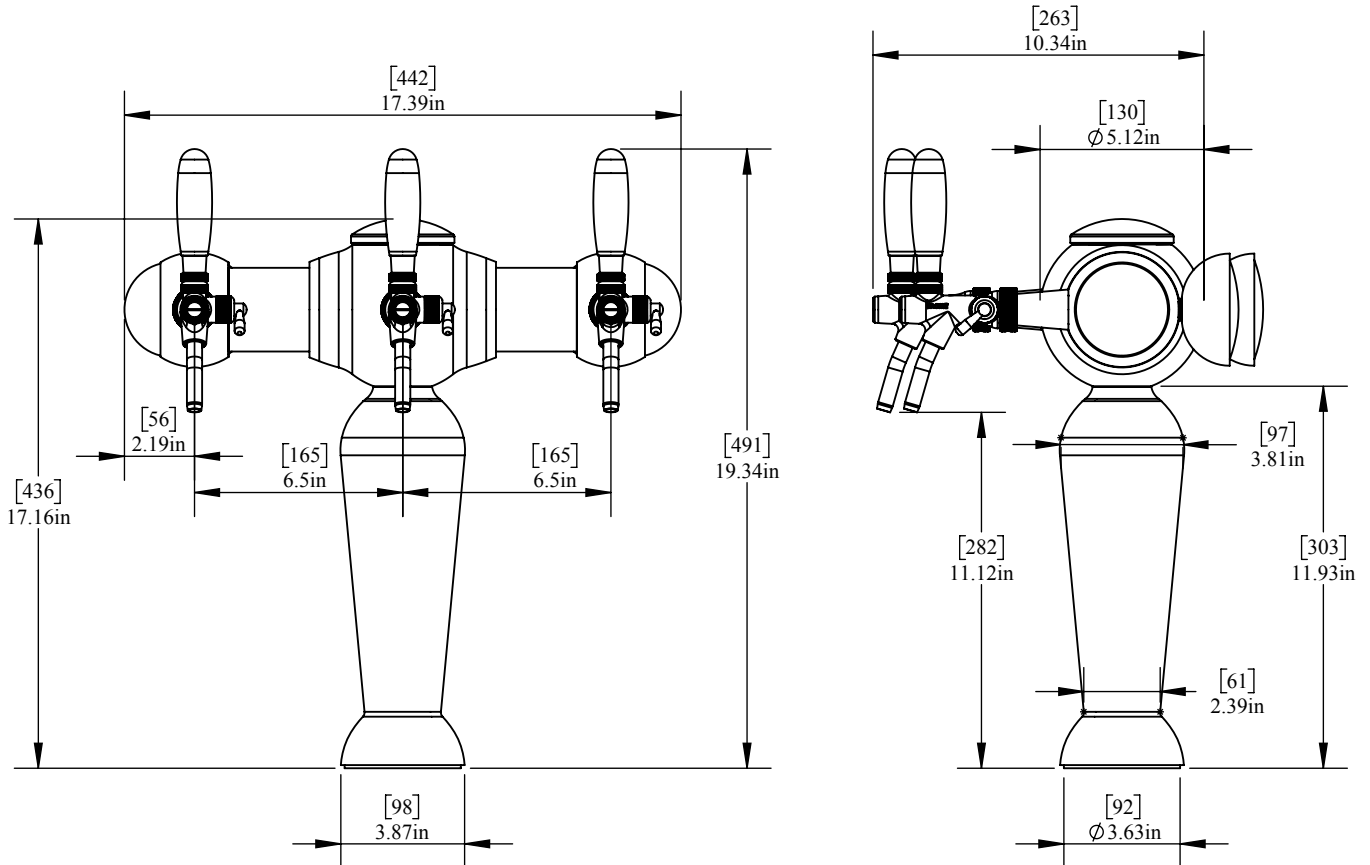

Specifications:-

Part No	Faucets	Finish	Cooling System
C1548*	3	Polished Chrome	Glycol Recirculation Loop+
C1534	3	Polished Chrome	Glycol Recirculation Loop+
C1536	3	Polished Copper	Glycol Recirculation Loop+

*Customer Facing Illumination

Product Dimensions:-

Revision # 1 - -

Copyright © 2017 Krome Dispense. All Rights Reserved

US & Canada :- +1-678 666 2001
Asia:- +91-9814203010

Krome Dispense reserves the right to make revisions to product specifications without any notice
For most updated specification sheet , go to www.kromedispense.com