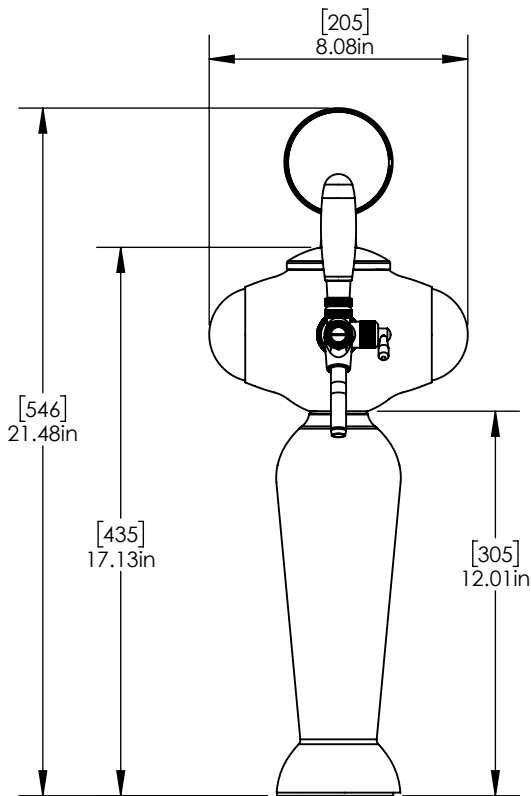

## Inspire Tower with 1 Flow Control Tap & Illumination - Glycol Recirculation Loop+ C1545

- Made of High Quality Brass for Durability & Reliability
- Color Coded Food Safe Tubings
- Modern Look with Polished Copper Finish
- Take your pouring to bold new heights
- Precision Flow Control Taps Included
- 220 V Transformer included

## Specifications:-

Part No	Faucet	Finish	Cooling System
C1545	1	Vibrant Gold Finish	Glycol Recirculation Loop+
C1544	1	Polished Chrome	Glycol Recirculation Loop+
C1546	1	Polished Copper	Glycol Recirculation Loop+

## Product Dimensions:-

Front View

Side View