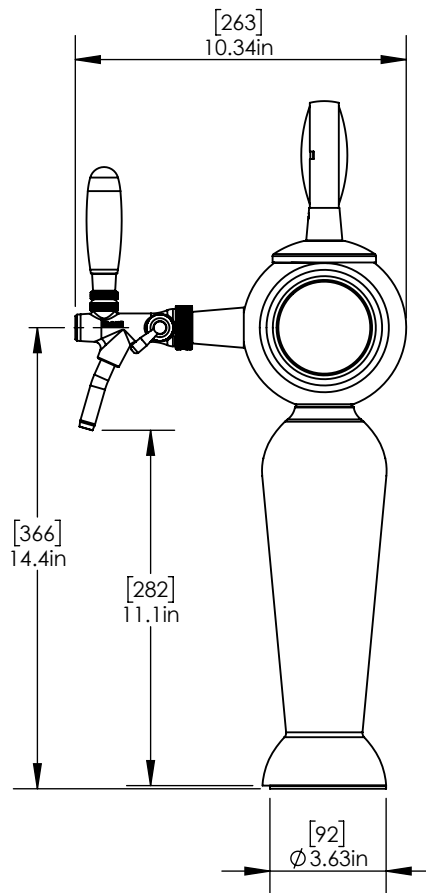

## Inspire Tower with 1 Flow Control Tap & Illumination - Glycol Recirculation Loop+ C1545

- Made of High Quality Brass for Durability & Reliability
- Color Coded Food Safe Tubings
- Modern Look with Polished Copper Finish
- Take your pouring to bold new heights
- Precision Flow Control Taps Included
- 220 V Transformer included

## Specifications:-

Part No	Faucet	Finish	Cooling System
C1545	1	Vibrant Gold Finish	Glycol Recirculation Loop+
C1544	1	Polished Chrome	Glycol Recirculation Loop+
C1546	1	Polished Copper	Glycol Recirculation Loop+

## Product Dimensions:-

Front View

Side View