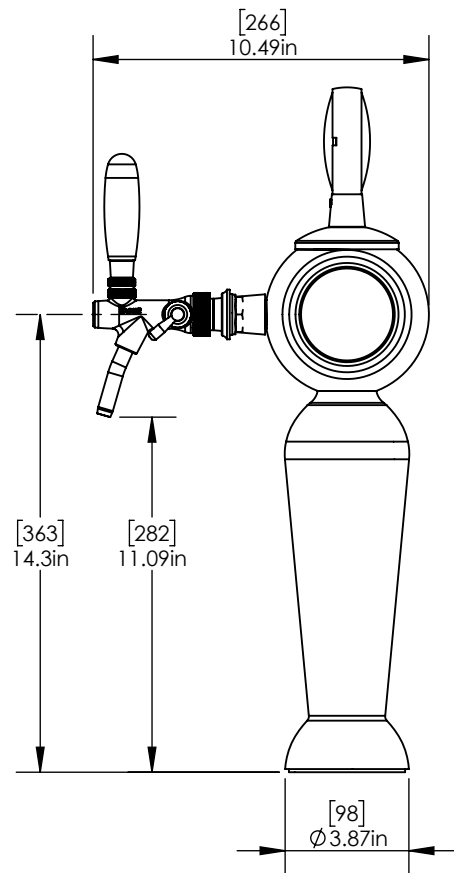

## Specifications:-

Part No	Faucet	Finish	Cooling System
C1544	1	Polished Chrome	Glycol Recirculation Loop+
C1545	1	Vibrant Gold Finish	Glycol Recirculation Loop+
C1546	1	Polished Copper	Glycol Recirculation Loop+

## Product Dimensions:-

Front View

Side View