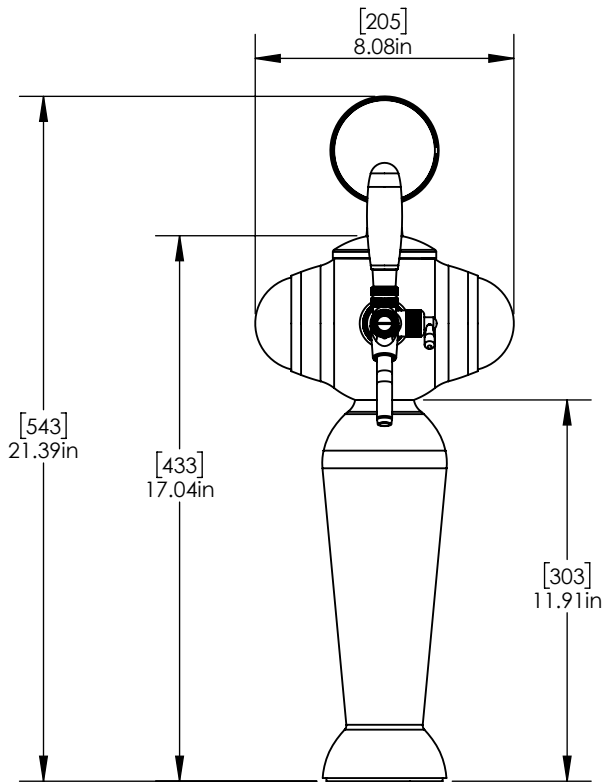

## Specifications:-

Part No	Faucet	Finish	Cooling System
C1544	1	Polished Chrome	Glycol Recirculation Loop+
C1545	1	Vibrant Gold Finish	Glycol Recirculation Loop+
C1546	1	Polished Copper	Glycol Recirculation Loop+

## Product Dimensions:-

Front View

Side View