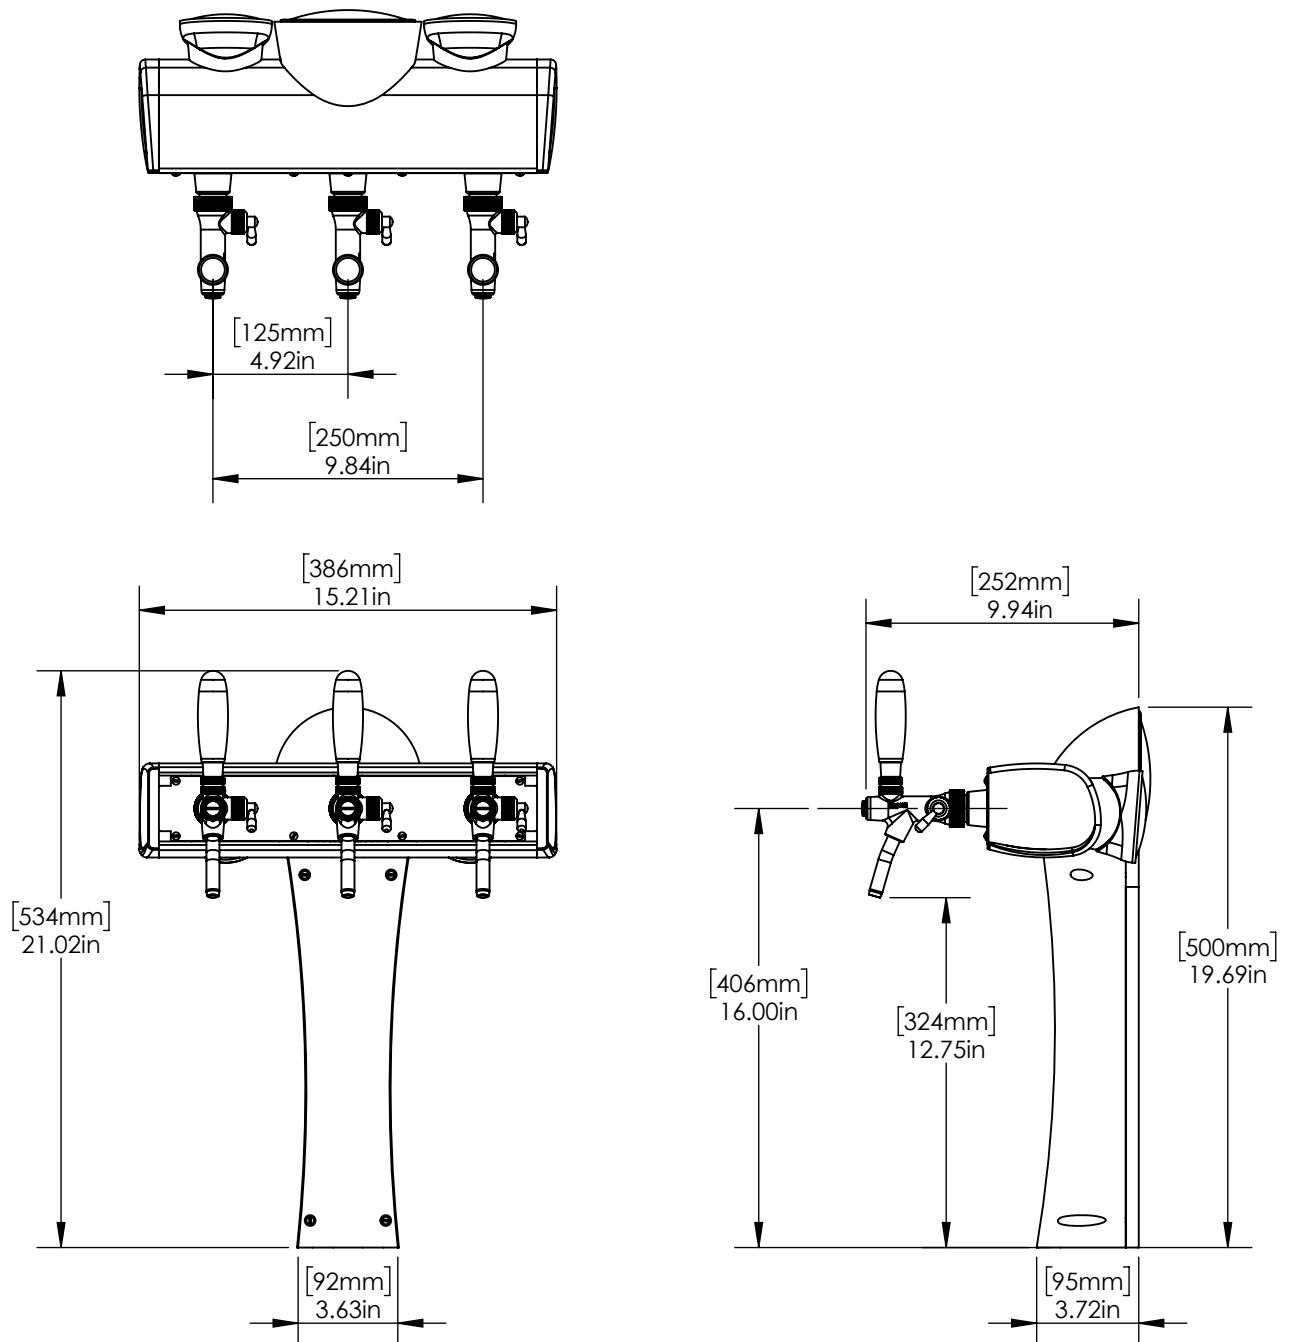

Specifications:-

Part No	Faucets	Finish	Cooling System
C1287	3	Polish Chrome	Glycol Recirculation Loop
C1285	1	Polish Chrome	Glycol Recirculation Loop
C1286	2	Polish Chrome	Glycol Recirculation Loop
C1288	4	Polish Chrome	Glycol Recirculation Loop
C1289	5	Polish Chrome	Glycol Recirculation Loop

Product Dimensions:-

US & Canada :- +1-678 666 2001
Asia:- +91-9814203010

Krome Dispense reserves the right to make revisions to product specifications without any notice
For most updated specification sheet , go to www.kromedispense.com