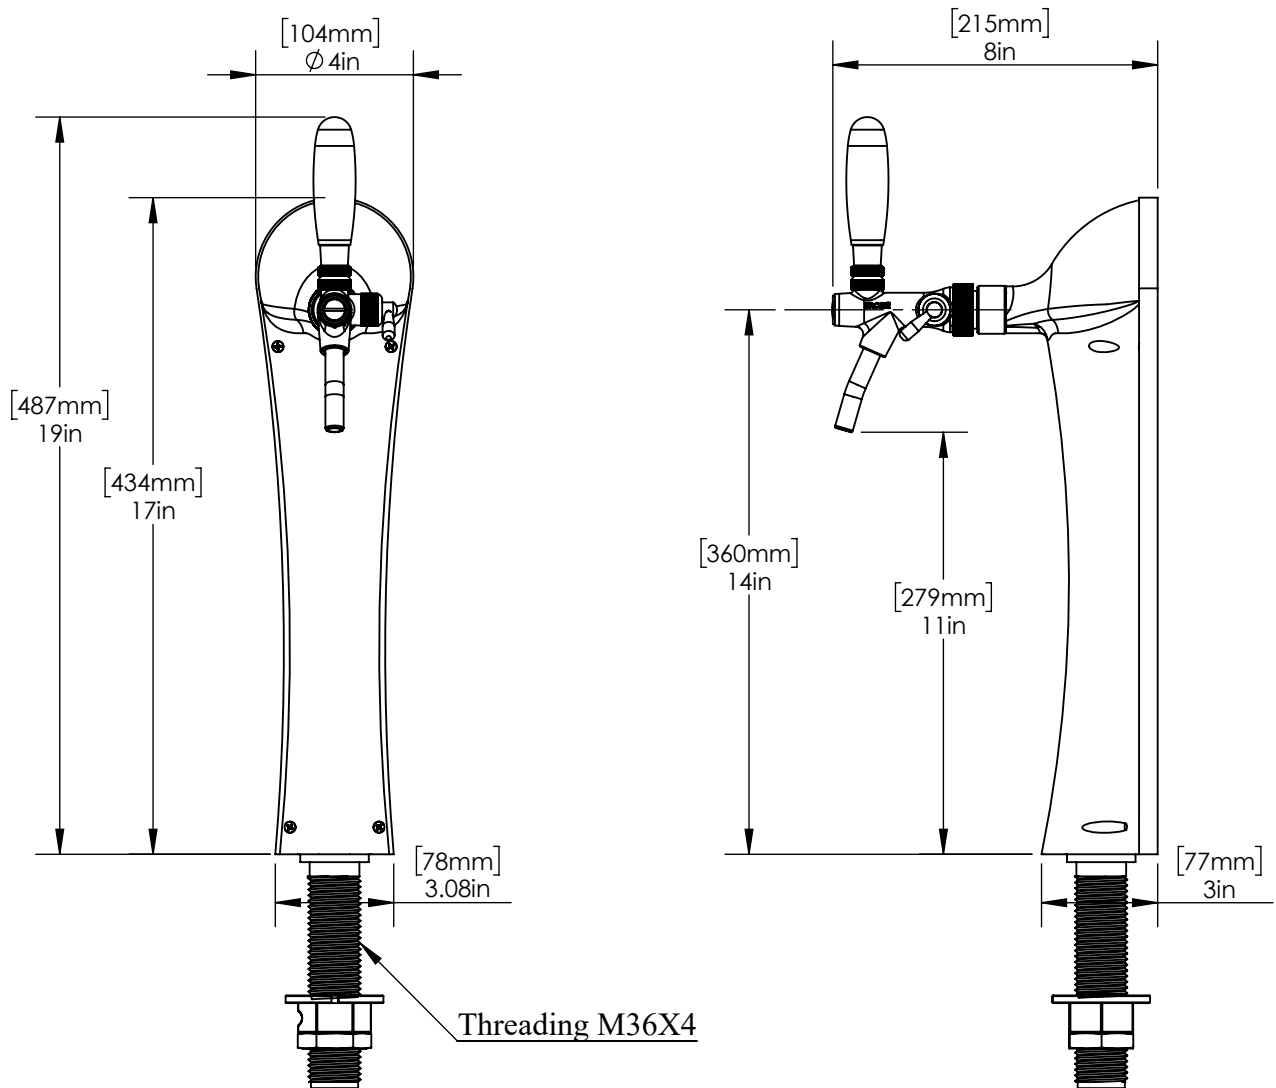

Flexiback Tower - 1 Tap - Non Illuminated - Glycol Recirculation Loop C1252

- Made of High Quality Brass for Durability & Reliability
- Stainless Steel Beer Lines to Serve Better Tasting
- Removable Back, Change the Back design whatever you want.
- Precision Flow Control Taps Included
- 220 V Transformer included

Specifications:-

Part No	Faucets	Finish	Cooling System	Illumination
C1252	1	Chrome Polished	Glycol Recirculation Loop	Non-Illuminated
C1251	1	Chrome Polished	Glycol Recirculation Loop	Illuminated

Product Dimensions:-