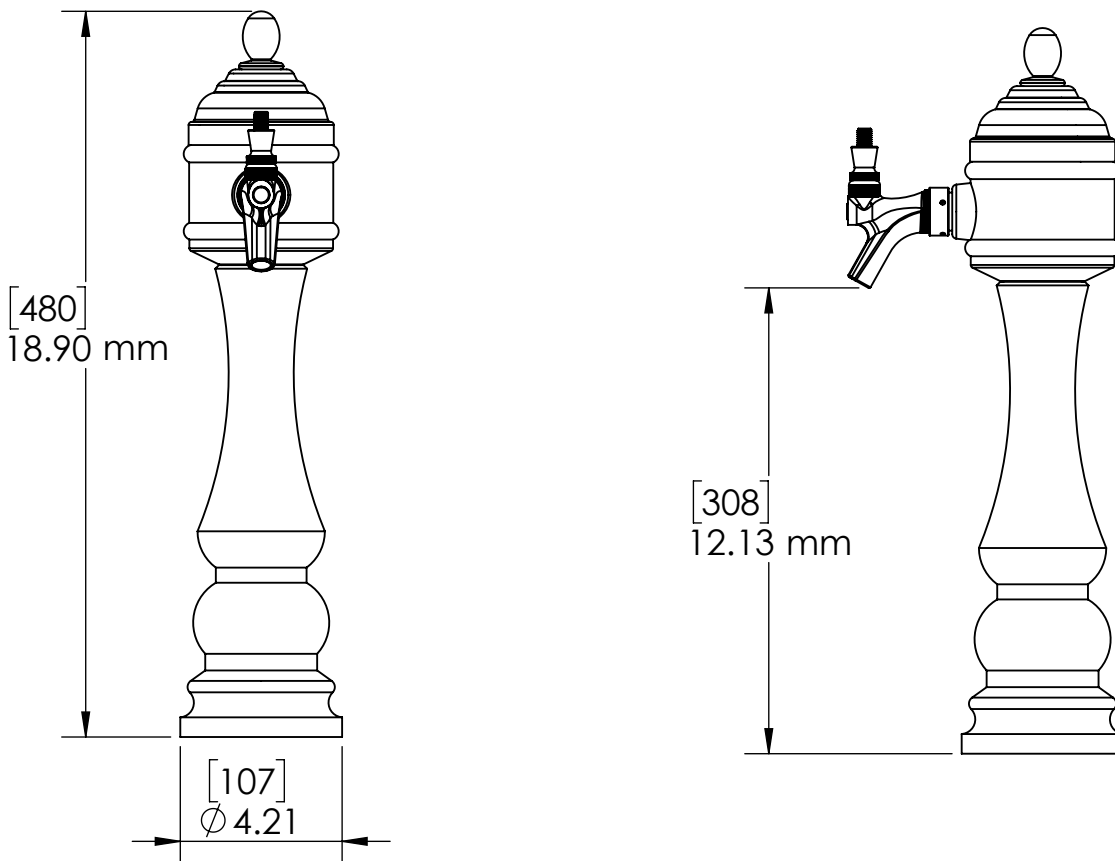

Specification

Part Number	No. of Faucets	Finish	Cooling System
C1044	1	Chrome Plated Brass	Glyco Cold Technology
C1043	1	Vibrant Gold Finish	Air Cooled
C1042	1	Chrome Plated Brass	Air Cooled
C1045	1	Vibrant Gold Finish	Glyco Cold Technology

Product Dimensions:-

Revision # 1 - -

Copyright © 2017 Krome Dispense. All Rights Reserved

US & Canada :- +1-678 666 2001

Asia:- +91-9814203010

Krome Dispense reserves the right to make revisions to product specifications without any notice

For most updated specification sheet , go to www.kromedispense.com