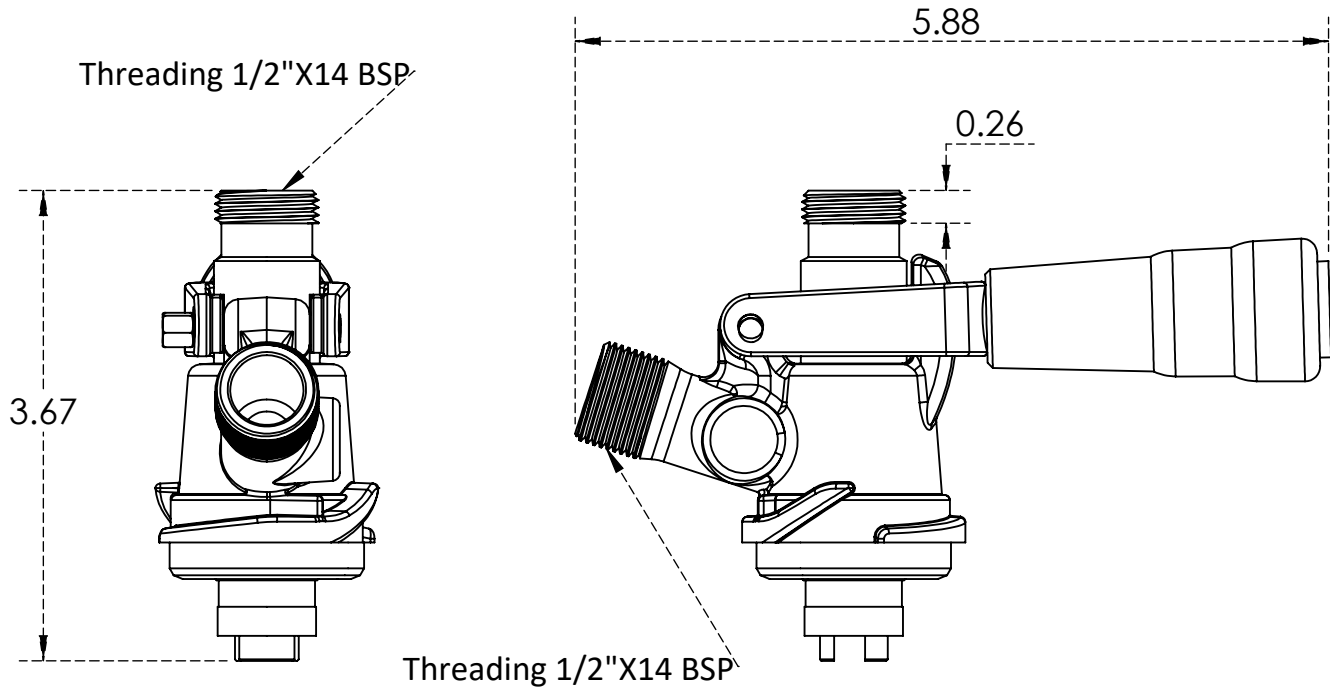

Features & Benefits:

- The handle is designed for easy and safe operation
- Coupler Body Made of Brass
- Probe Made of 304 Stainless Steel
- Gas Port : 1/2" BSP
- Beer Port: 1/2"BSP

C714

Chrome Plated

Warranty: Two Year (Limited)

Product Dimensions:-

Options Available

| Part Number | Body Material | Probe Material | PRV | Handle | Thread Size |
|-------------|---------------|----------------|-----|-------------------|-------------|
| C704 | SS 304 | SS 304 | Yes | Pull | 5/8" BSP |
| C705 | SS 304 | Brass | Yes | Pull | 5/8" BSP |
| C744 | Brass | SS 304 | No | Pull | 5/8" BSP |
| C745 | SS 304 | SS 304 | Yes | Pull | 5/8" BSP |
| C804 | Brass | SS 304 | Yes | Pull | 5/8" BSP |
| C805 | Brass | Brass | Yes | Pull | 5/8" BSP |
| C010 | Brass | Brass | No | Pull | 5/8" BSP |
| C746 | Brass | SS 316 | Yes | Pull | 5/8" BSP |
| C747 | SS 304 | SS 316 | No | UK Coupler Handle | 1/2" BSP |